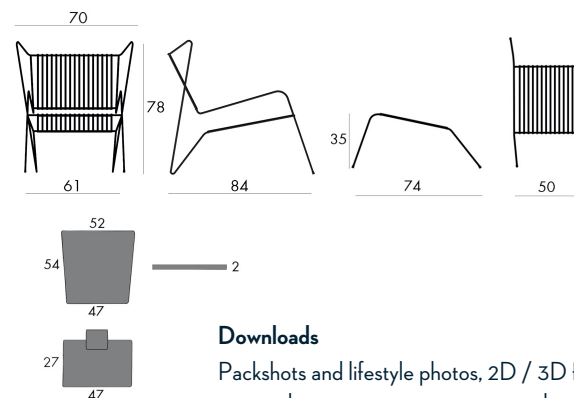

Cushions

The seat cushion features an anti-slip bottom, is removable and washable. The back cushion comes with a neck roll attached for maximum seating comfort. Available in three different outdoor fabric qualities and 4 different colours from Sunbrella.