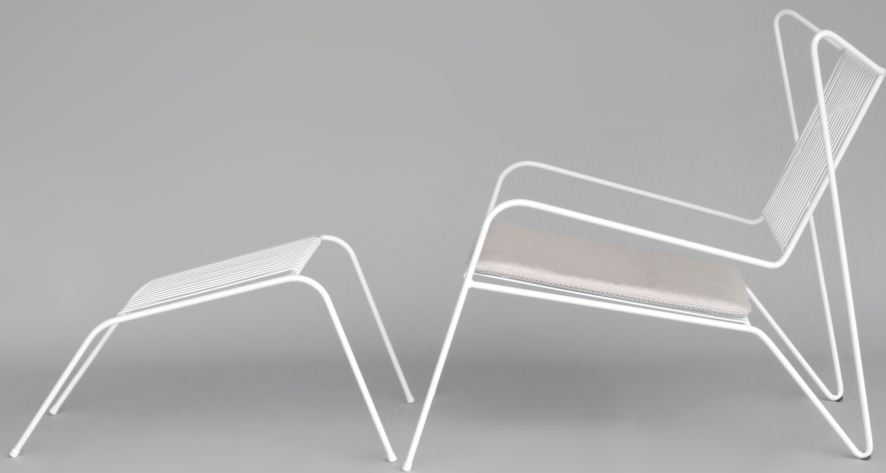

# CAPRI EASY AND EASY OTTOMAN

## Lounge Chair & Ottoman

Design: Stefania Andorlini & Bernhard Mende

Collection: CAPRI

ART. 1002-1005

The CAPRI EASY and the EASY OTTOMAN are an ergonomically coordinated lounge duo that supports a relaxed posture and serves as a deck-chair. The design of the ottoman matches the lounge chair and adopts its design language by reflecting the lounge chair's seat in its design.

### Material

Frame: Stainless steel

Paint: Powder coating, suited for outdoor use

### Cushions

The seat cushion features an anti-slip bottom, is removable and washable. The back cushion comes with a neck roll attached for maximum seating comfort. Available in three different outdoor fabric qualities and 4 different colours from Sunbrella.