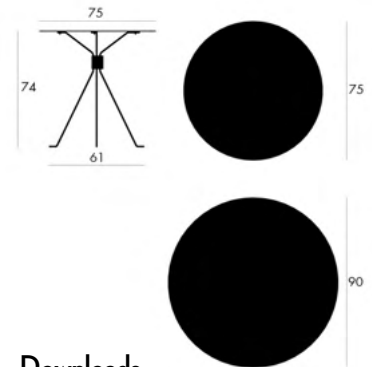

Needs assembly

With diameter 75cm, 3 legs

With diameter 90cm, 4 legs

Technical Infos

Diameter: 75cm or 90cm

Width (legs): 61cm

Height: 74cm

Weight: 10kg/15kg