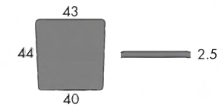

Available in three different outdoor fabric qualities and 4 different colors from Sunbrella

Technical Infos

Width: 53cm / 52cm

Depth: 57cm / 60cm

Height: 86cm / 45cm

Weight: 9,5kg

Downloads

Packshots and lifestyle photos, 2D / 3D files, care and maintenance instructions are available at coolscollection.com