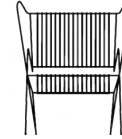

01 - COOLS Outdoor - 2023