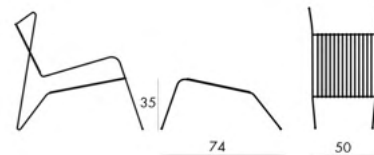

Plastic glider pre-mounted on or delivered for each leg

Technical Infos

Width: 50cm / 38cm

Depth: 74cm

Height: 35cm / 26cm

Weight: 5kg

Downloads

Packshots and lifestyle photos, 2D / 3D files, care and maintenance instructions are available at coolscollection.com