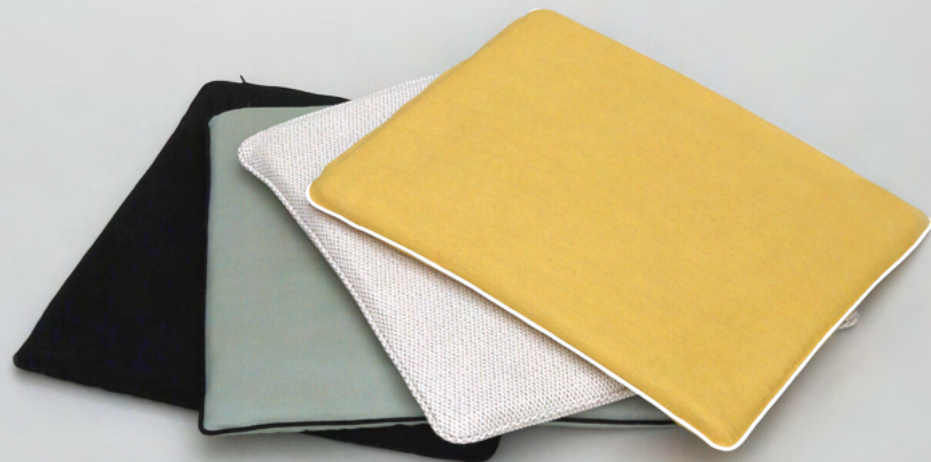

CUSHIONS

Cushions are available in four colors and are made of 100% Acrylic OEKO-TEX® certified outdoor fabric, which is characterized by its particularly water- and dirt-repellent function.

Weight

Color fastness
UV indoor

Color fastness to
weather outdoor

Care instructions

Yellow & Opal

285g/sqm

ISO105B02-
Class/8:8

ISO105B04-
1000h-Class/5:4-5

Beige

680g/sqm

ISO105B02-
Class/8:8

ISO105B04-
1000h-Class/5:4-5

Black

335g/sqm

ISO105B02-
Class/8:8

ISO105B04-
1000h-Class/5:4-5