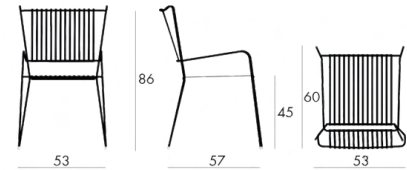

Available in three different outdoor fabric qualities and 4 different colors from Sunbrella

Technical Infos

Width: 53cm / 52cm

Depth: 57cm / 60cm

Height: 86cm / 45cm

Weight: 9,5kg

Downloads

Packshots and lifestyle photos, 2D / 3D files, care and maintenance instructions are available at coolscollection.com