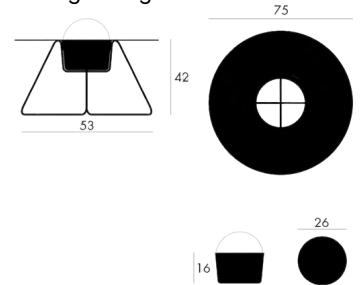

Needs assembly

With diameter 75cm, 3 legs

With diameter 90cm, 4 legs

Technical Infos

Diameter: 75cm or 90cm

Width (legs): 61cm

Height: 74cm

Weight: 10kg/15kg

Technical Infos

Diameter: 75cm

Width (legs): 53cm

Height: 42cm

Bucket: Diameter 26cm/Height 16cm

Weight: 9kg

Downloads

Packshots and lifestyle photos, 2D / 3D files, care and maintenance instructions are available at coolscollection.com