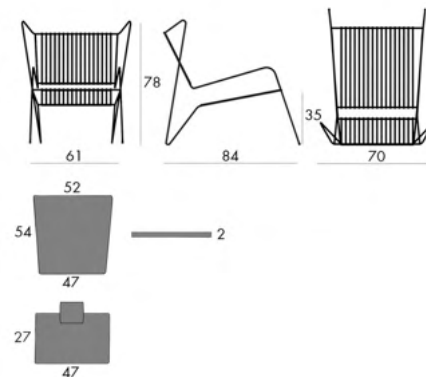

Available in three different outdoor fabric qualities and 4 different colors from Sunbrella

Technical Infos

Width: 53cm / 52cm

Depth: 57cm / 60cm

Height: 86cm / 45cm

Weight: 9,5kg

Downloads

Packshots and lifestyle photos, 2D / 3D files, care and maintenance instructions are available at coolscollection.com

Material

Frame: Stainless steel

Paint: powder coating, suited for outdoor use

Color

Finish: Available in black or white

Other

Stackable chair (max. 2)

Plastic glider pre-mounted on or delivered for each leg

Cushion

The seat cushion features an anti-slip bottom, is removable and washable.

The back cushion comes with a neck roll attached for maximum seating comfort. Available in three different outdoor fabric qualities and 4 different colors from Sunbrella

Technical Infos

Width: 61cm / 70cm

Depth: 84cm

Height: 78cm / 35cm

Weight: 12,5kg

Downloads

Packshots and lifestyle photos, 2D / 3D files, care and maintenance instructions are available at coolscollection.com